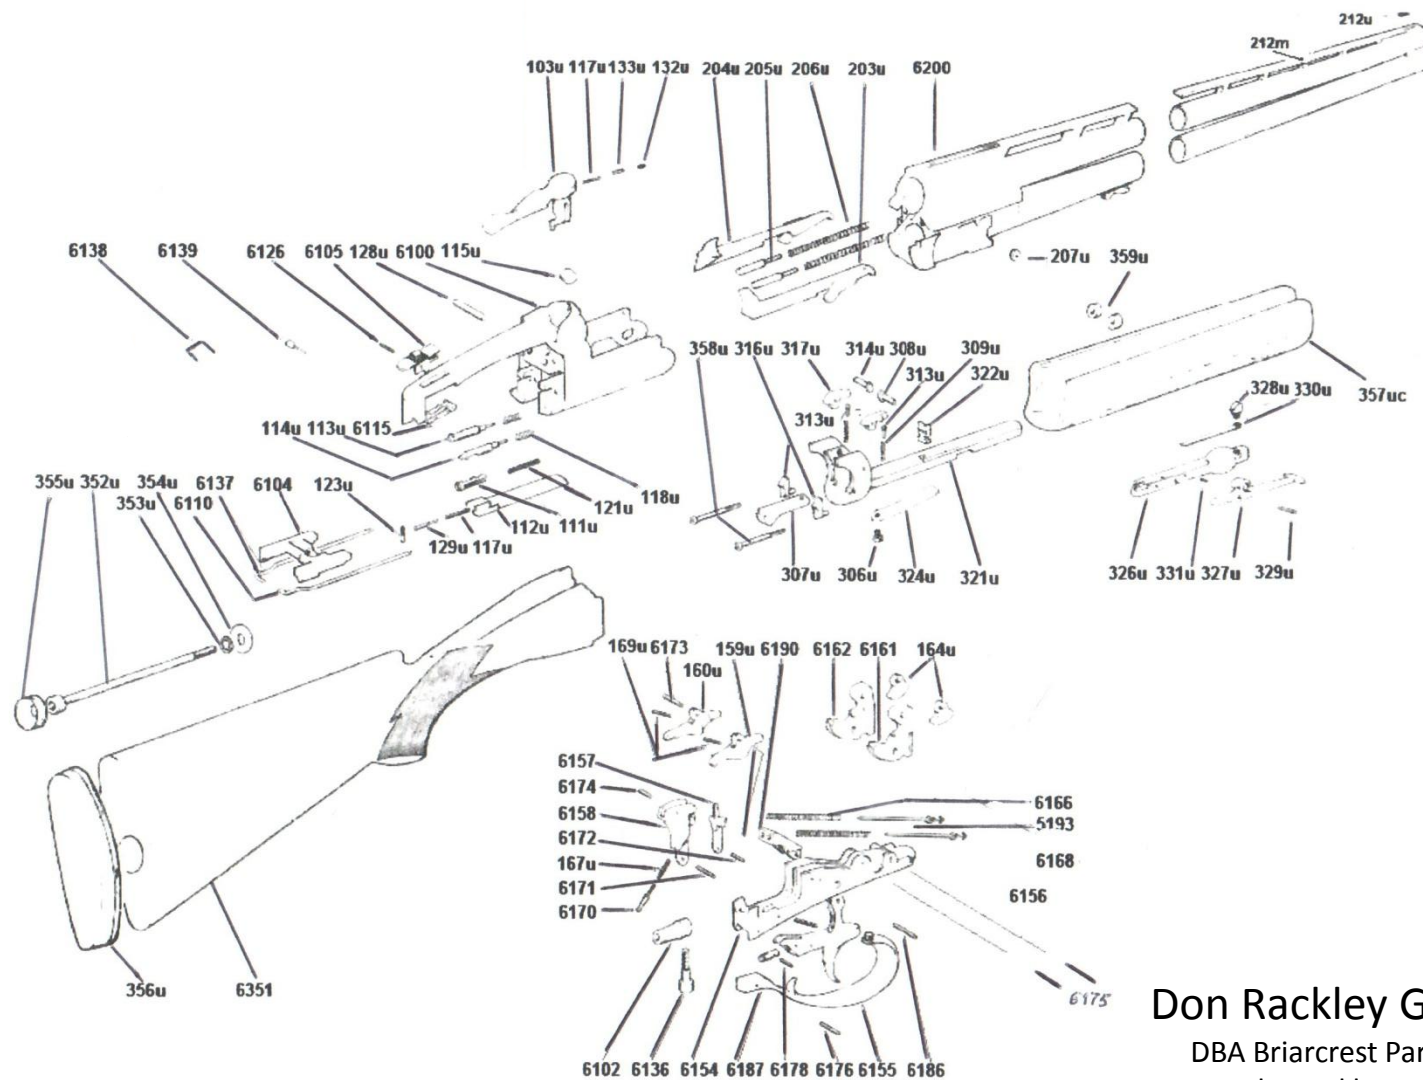

MX Fixed Trigger Models Part Details

Don Rackley Gun Parts
DBA Briarcrest Partners, LLC
www.donrackleygunparts.com
donrackley@gmail.com