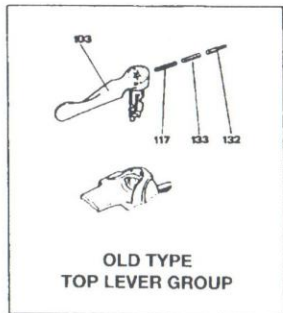

Drop Out Trigger (MX Models) Part Details

Don Rackley Gun Parts
 DBA Briarcrest Partners, LLC
www.donrackleygunparts.com
donrackley@gmail.com