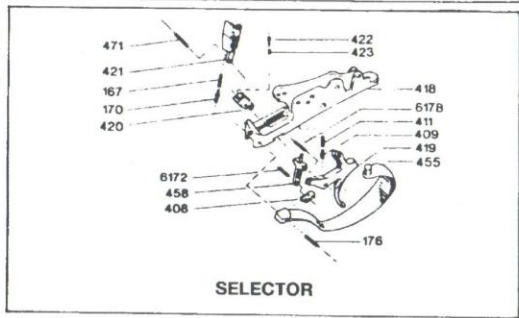

Drop Out Trigger (MX Models) Part Details

Don Rackley Gun Parts
 DBA Briarcrest Partners, LLC
www.donrackleygunparts.com
donrackley@gmail.com