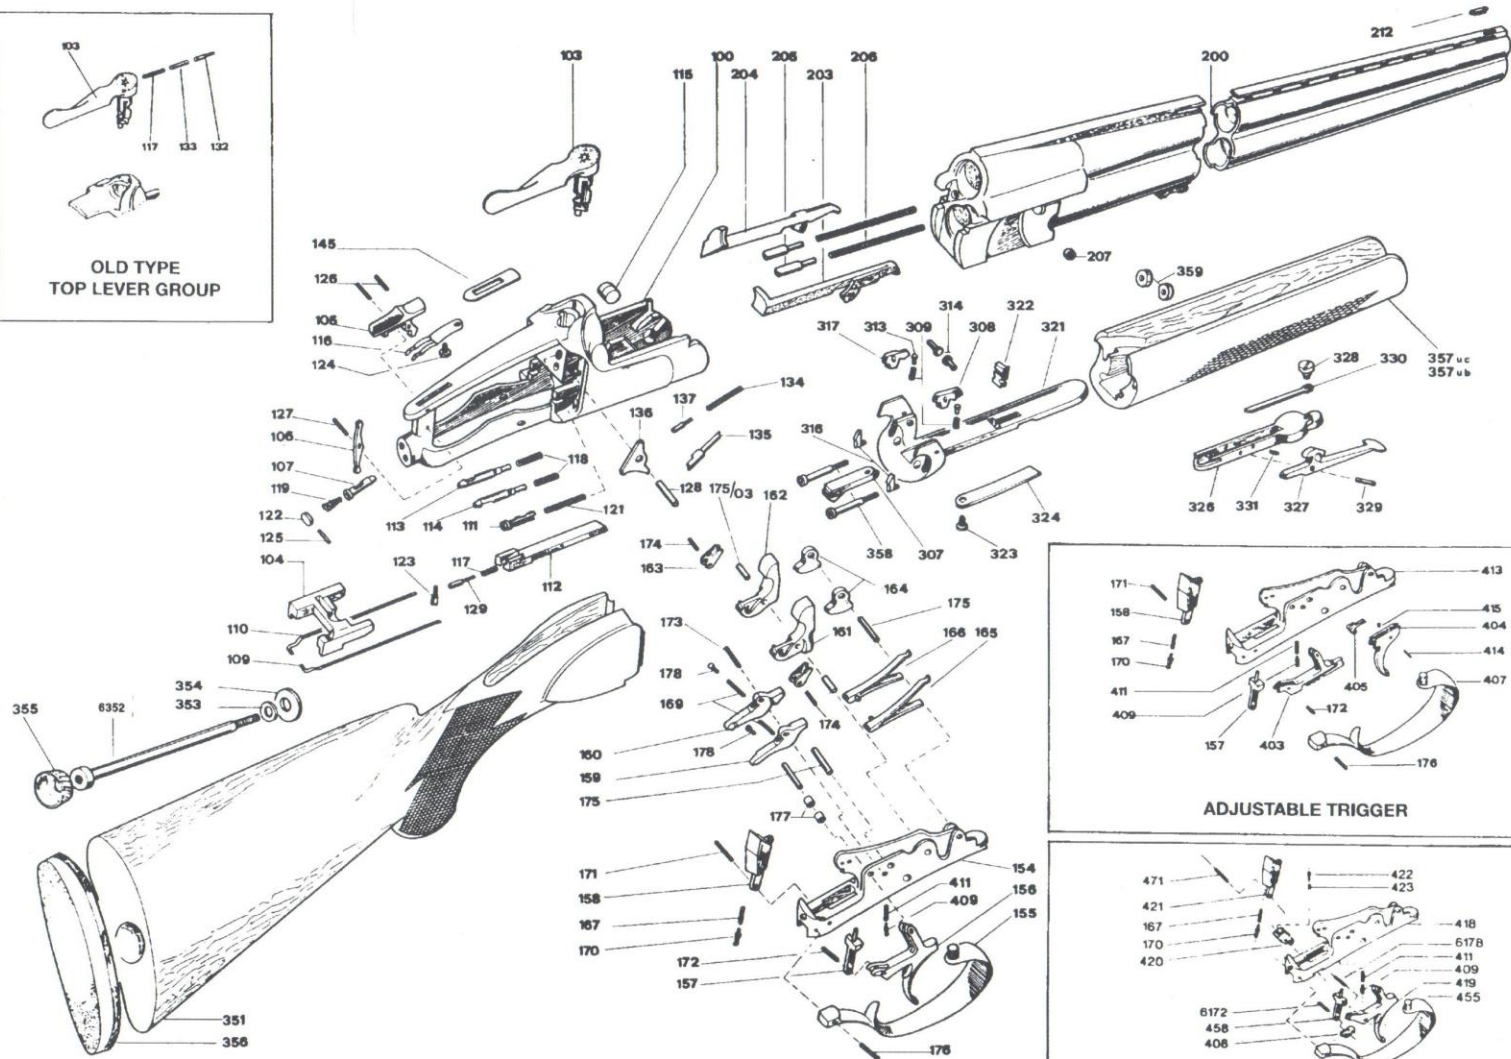

Drop Out Trigger (MX Models) Part Details

Don Rackley Gun Parts
 DBA Briarcrest Partners, LLC
www.donrackleygunparts.com
donrackley@gmail.com